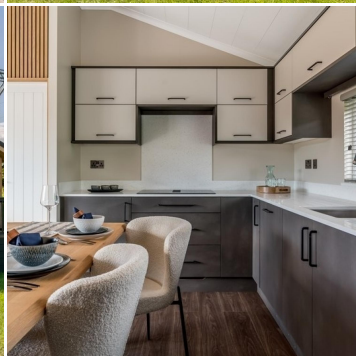

ROYDON

MARINA VILLAGE

The Alaska Lodge

Lissett Alaska

Description

Introducing the stunning lodge by Lissett, The Alaska Centre Lounge Lodge, designed to redefine luxury living in a natural and serene environment. This exquisite lodge, newly built in 2023 offers ample space for comfort and relaxation at Roydon Marina.

With a 50-year license, you can enjoy the tranquillity of this beautiful retreat for decades to come. Additionally, the lodge comes with 10-year Platinum Warranty, ensuring peace of mind and quality craftsmanship.

Step inside this elegant lodge to discover a thoughtfully designed layout that maximises style and functionality. The lodge features two spacious bedrooms, perfect for accommodating family and guests, along with two beautiful bathrooms.

The master bedroom boasts the luxury of a walk-in wardrobe, providing ample storage and an en-suite bathroom.

The open plan kitchen is equipped with top of the range AEG appliances and adorned with stone countertops, is a culinary enthusiasts dream, providing the perfect space to create and entertain.

Adjacent to the kitchen, is a seamlessly integrated open plan lounge, ideal for unwinding and socialising with loved ones. The lodge also features an open plan dining room, ideal for enjoying delicious meals and creating lasting memories.

Key Features:

- Size: 40 x 20ft
- Year: 2023
- 50 year Licence
- 10 year Platinum Warranty
- 12 month occupancy
- 2 bedroom
- 2 Bathroom
- Walk in wardrobe
- Utility room
- Entrance hall
- Open plan kitchen with AEG appliances with stone tops
- Open plan lounge
- Open plan Dining room
- Wrap around decking

Price POA